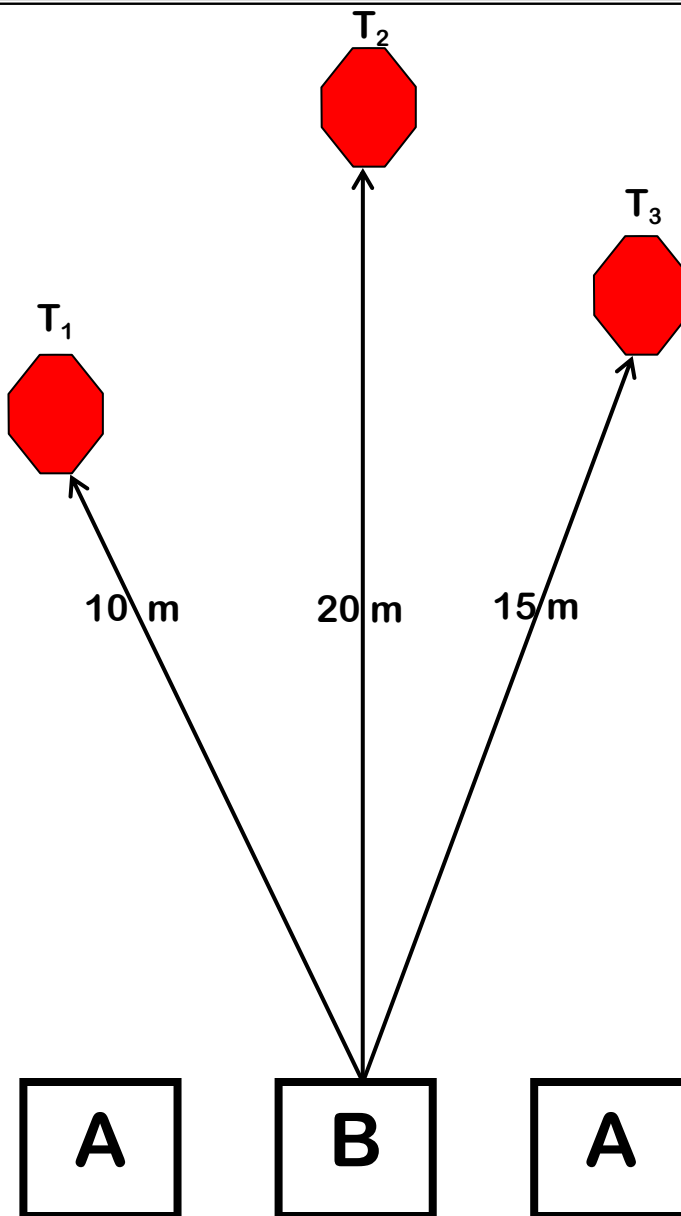

Note: Safety angle is 180°

IV. CROATIAN EXTREME METAL CHALLENGE

STAGE 2 – box 1 - middle
THE CROSS
Stage designer: MRKI

Type of scoring: Comstock
Type of course: Medium
Targets: 2 classic IPSC metal targets
12 poppers

Procedure: After the audible signal shot all targets as they become visible from the designated area

Note: Minimum of 2 shots in classic IPSC target

Safety angle is 180°

IV. CROATIAN EXTREME METAL CHALLENGE