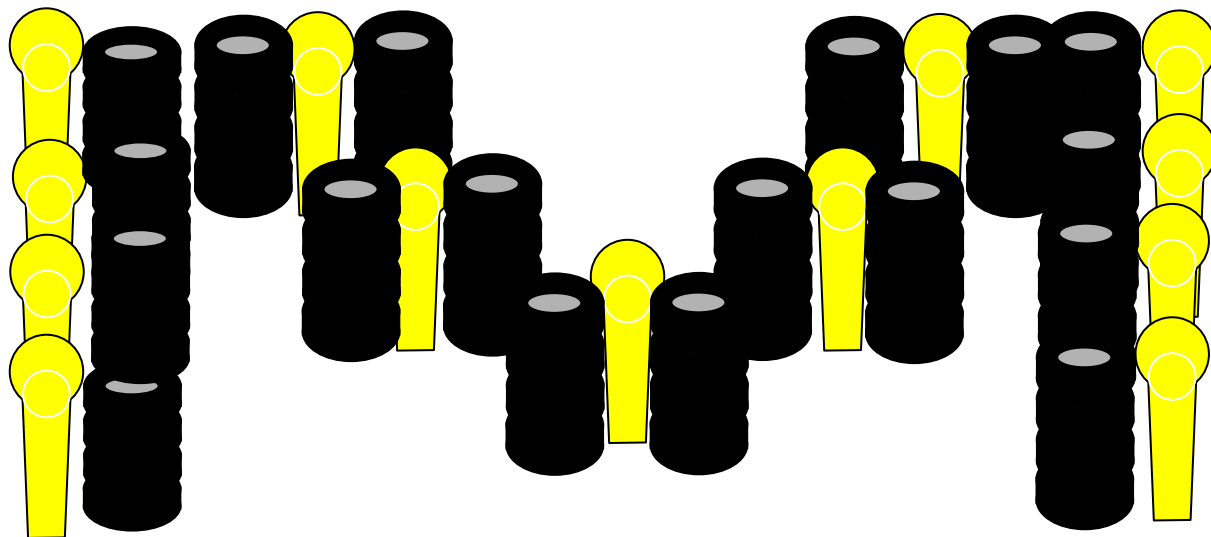

IV. CROATIAN EXTREME METAL CHALLENGE

STAGE 11 – 100 2 box
MOVE, MOVE! IF YOU CAN
Stage designer: MRKI

Type of scoring: Comstock
Type of course: Long
Targets: 13 poppers

Possible points: 130
Minimum rounds: 26
Time starts: Audible signal
Time stops: Last shot

Penalties: Current addition of IPSC rulebook

Start positions: Standing relax on the A, facing downrange

String 1: Starting on the left side.

String 2: Starting on the right side.

Gun condition: Gun in holster, loaded

Procedure: After the audible signal shot all targets as they become visible from the designated area,

Note: Safety angle is 180°

A

A