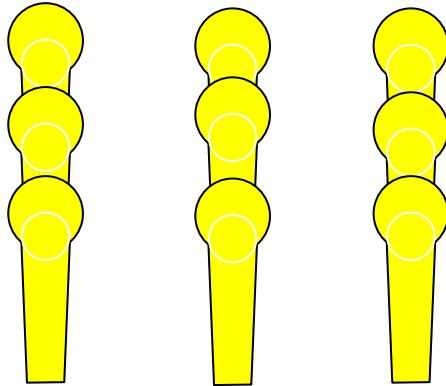

IV. CROATIAN EXTREME METAL CHALLENGE

STAGE 7 – box 2 right
THE CUBE
Stage designer: MRKI

Type of scoring: Comstock
Type of course: Medium
Targets: 9 poppers

Possible points: 90
Minimum rounds: 18
Time starts: Audible signal
Time stops: Last shot

Penalties: Current addition of IPSC rulebook

Start positions:

String 1 - Standing relax on A, facing downrange

String 2 – Knelling on both knees in box A facing downrange

Gun condition:

String 1 - gun in holster, loaded

String 2 – gun on the X mark, loaded, chamber empty

Procedure: Shoot all targets as they become visible from the designated area.

Note: Safety angle is 180°