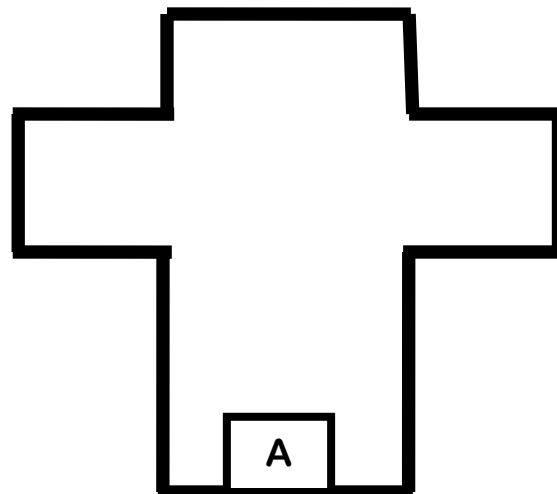

STAGE 2 – box 1 - middle
THE CROSS
Stage designer: MRKI

Type of scoring: Comstock
Type of course: Medium
Targets: 2 classic IPSC metal targets
12 poppers

Possible points: 80
Minimum rounds: 16
Time starts: Audible signal
Time stops: Last shot

Penalties: Current addition of IPSC rulebook

Start positions: Standing relax in the box A, facing downrange

Gun condition: Gun in holster, loaded

Procedure: After the audible signal shot all targets as they become visible from the designated area

Note: Minimum of 2 shots in classic IPSC target

Safety angle is 180°