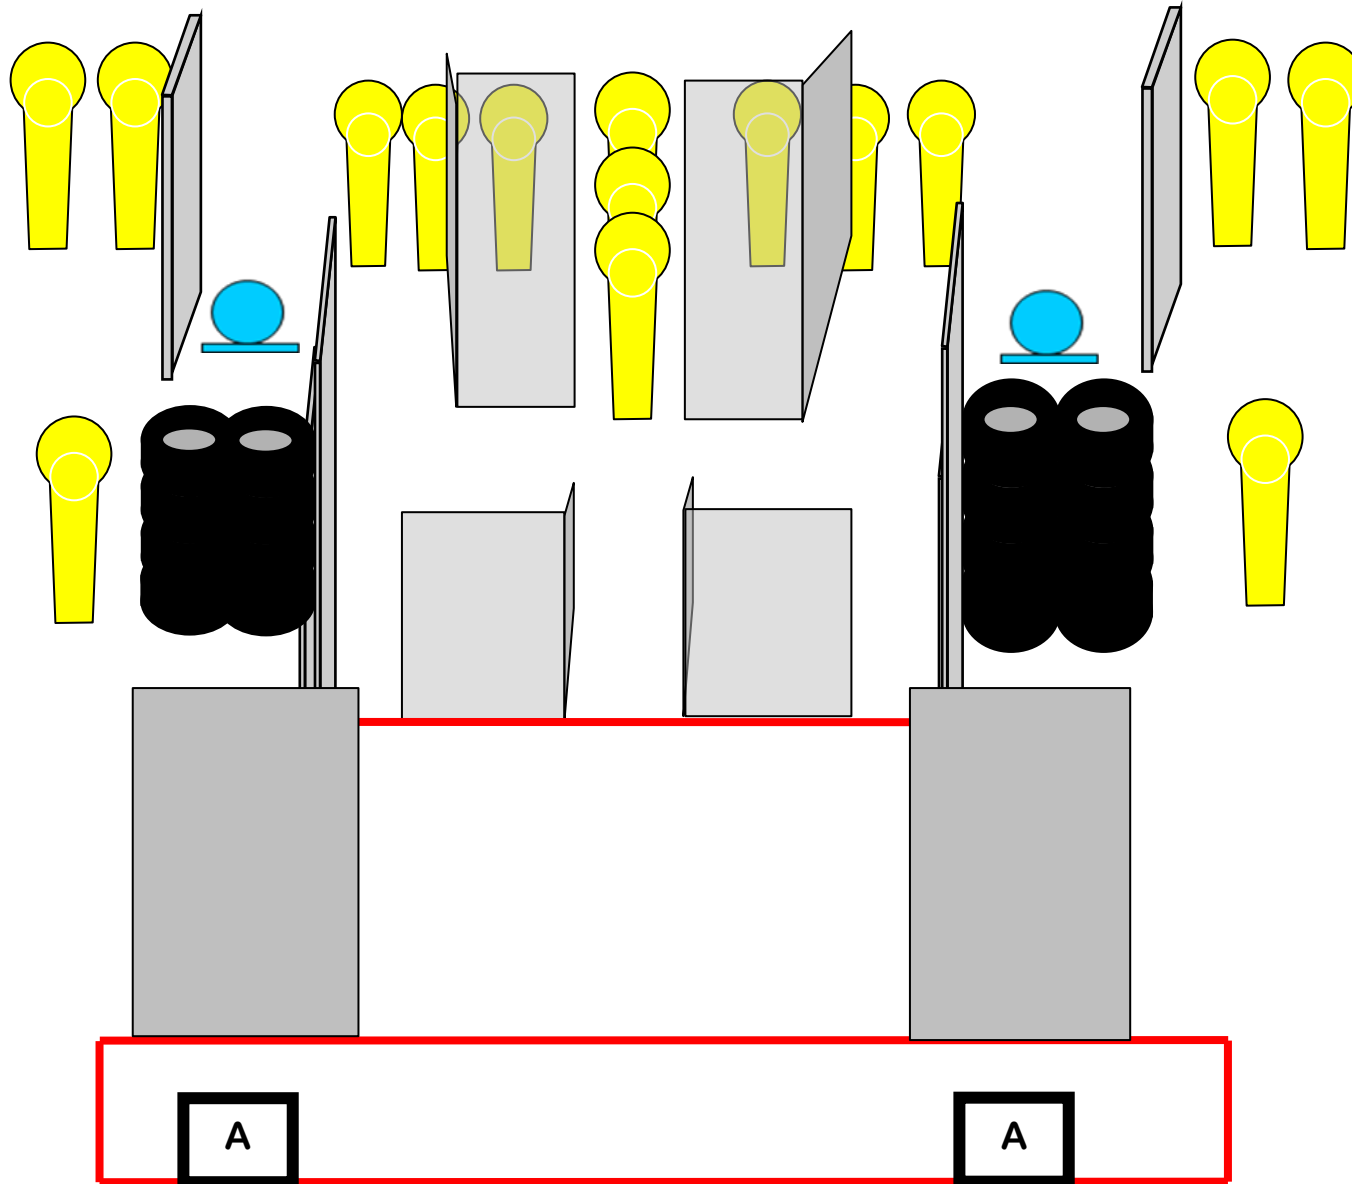

Possible points: 75
Minimum rounds: 15
Time starts: Audible signal
Time stops: Last shot

Penalties: Current addition of IPSC rulebook

Start positions: Standing relax on A, facing downrange

Gun condition: Gun in holster, loaded

Procedure: After the audible signal shoot all targets as they become visible from the designated area, thru the ports.

Note: Safety angle is 180°

IV. CROATIAN EXTREME METAL CHALLENGE

STAGE 10 – 100 metara – 1 box
FIND ME
Stage designer: Mrki