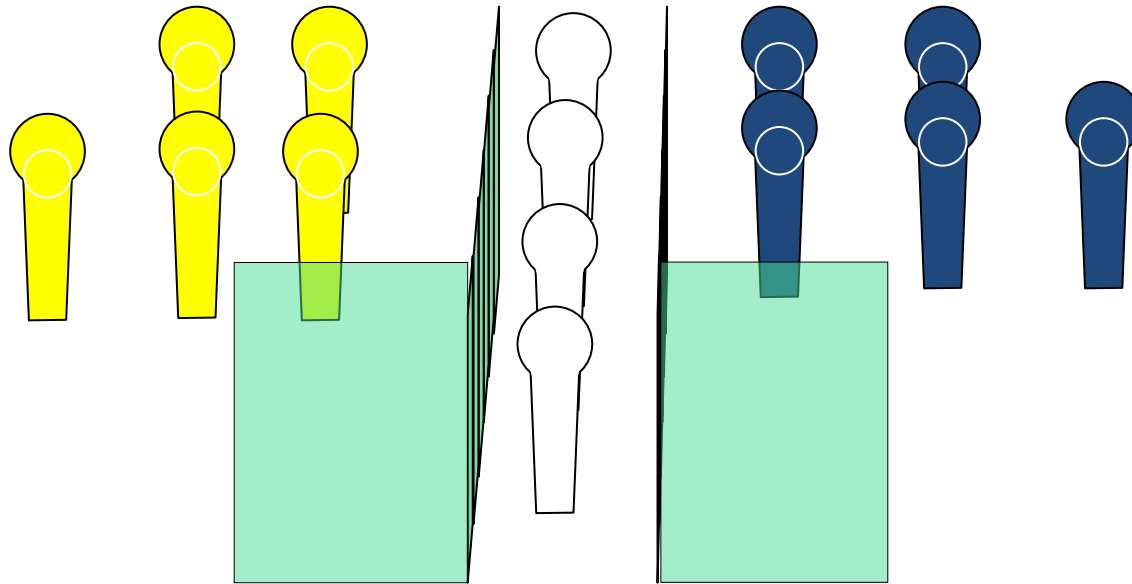

IV. CROATIAN EXTREME METAL CHALLENGE

STAGE 5 – box 2 - left
SUN, CLOUDS AND SKY
Stage designer: MRKI & DUDO

Type of scoring: Comstock
Type of course: Medium
Targets: 14 poppers

Possible points: 70
Minimum rounds: 14
Time starts: Audible signal
Time stops: Last shot

Penalties: Current addition of IPSC rulebook

Start positions: Standing relax on A, facing downrange

Gun condition: Gun in holster, loaded

Procedure:
After the audible signal shot all targets as they become visible from the designated area

Note: Safety angle is 180°

A