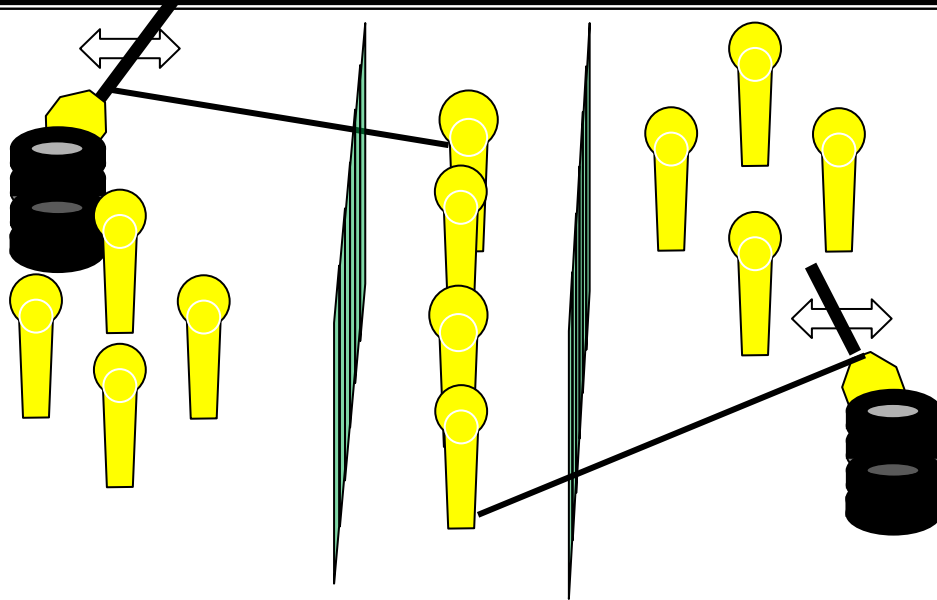

Penalties: Current addition of IPSC rulebook

Start positions:
Standing relax in the box A, facing downrange

Gun condition:
Gun on the table unloaded, all magazines on the table

Procedure: After the audible signal shot all targets as they become visible from the designated area

Note: Safety angle is 180°

IV. CROATIAN EXTREME METAL CHALLENGE

STAGE 2 – box 1 - middle
THE CROSS
Stage designer: MRKI

Type of scoring: Comstock
Type of course: Medium
Targets: 2 classic IPSC metal targets
12 poppers

Procedure: After the audible signal shot all targets as they become visible from the designated area

Note: Minimum of 2 shots in classic IPSC target

Safety angle is 180°

IV. CROATIAN EXTREME METAL CHALLENGE