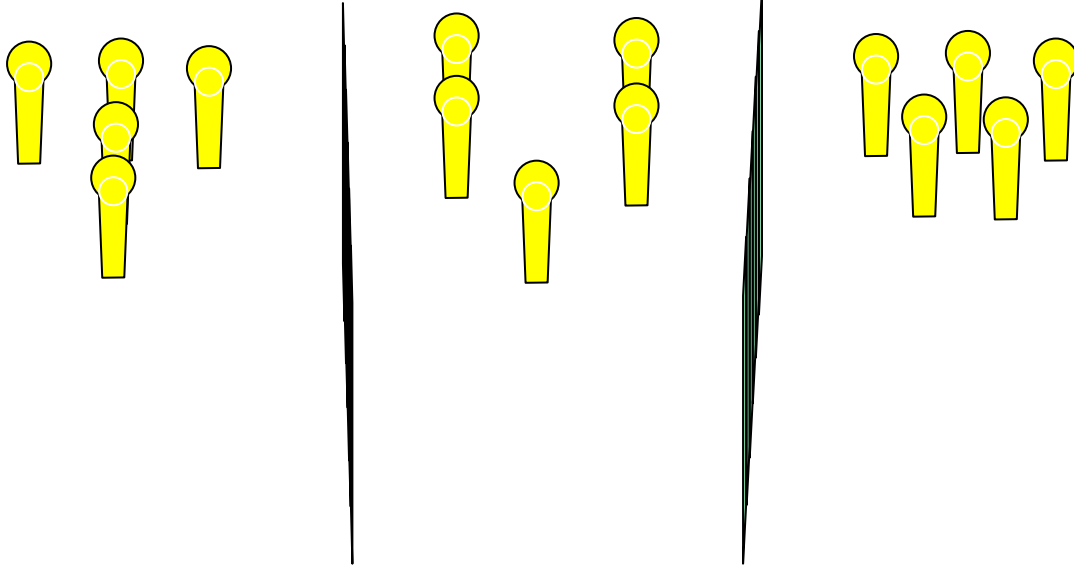

IV. CROATIAN EXTREME METAL CHALLENGE