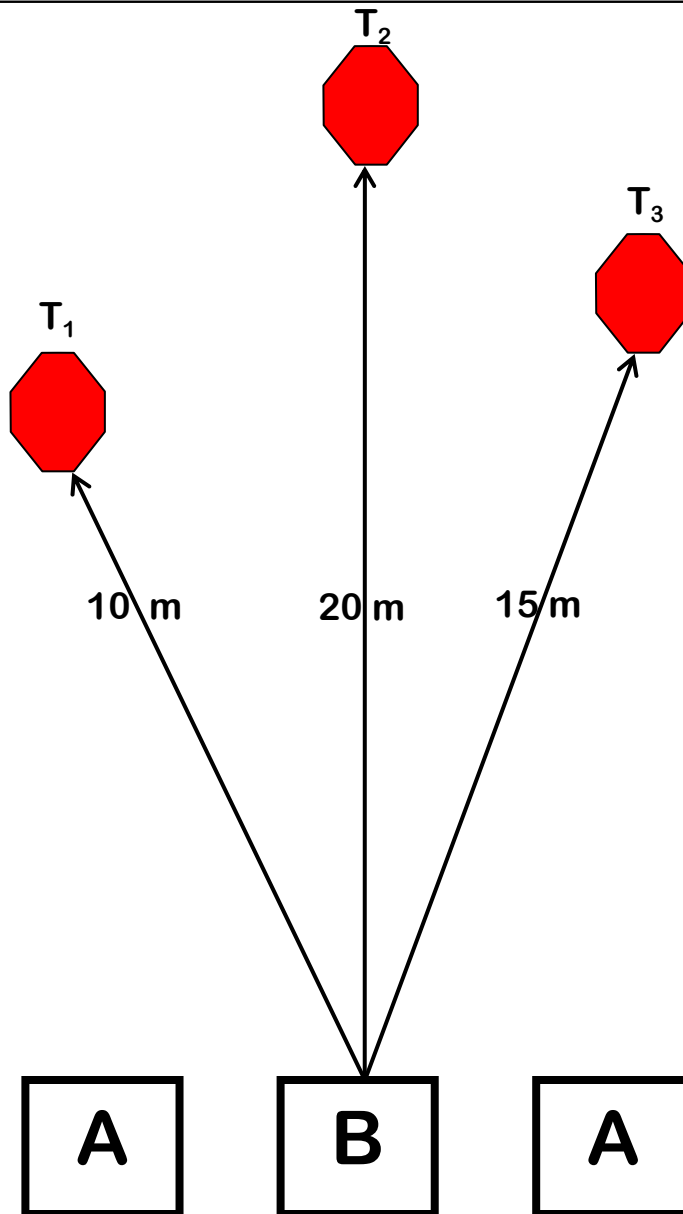

IV. CROATIAN EXTREME METAL CHALLENGE

STAGE 4 – box 1 right
DEPUTY OF THE COMMANDANT
Stage designer: DUDO & MRKI

Type of scoring: Comstock
Type of course: Medium
Targets: 3 classic IPSC metal targets

Possible points: 90
Minimum rounds: 18
Time starts: Audible signal
Time stops: Last shot

Penalties: Current addition of IPSC rulebook

Start positions: Standing relax on A, opposite then in stage 3, facing downrange

Gun condition: Gun in holster, loaded

Procedure: After the audible signal shot T₁, T₂ or T₃ from box B with 6 shot minimum. Shooter must perform mandatory reload after shooting each target.

Note: Safety angle is 180°