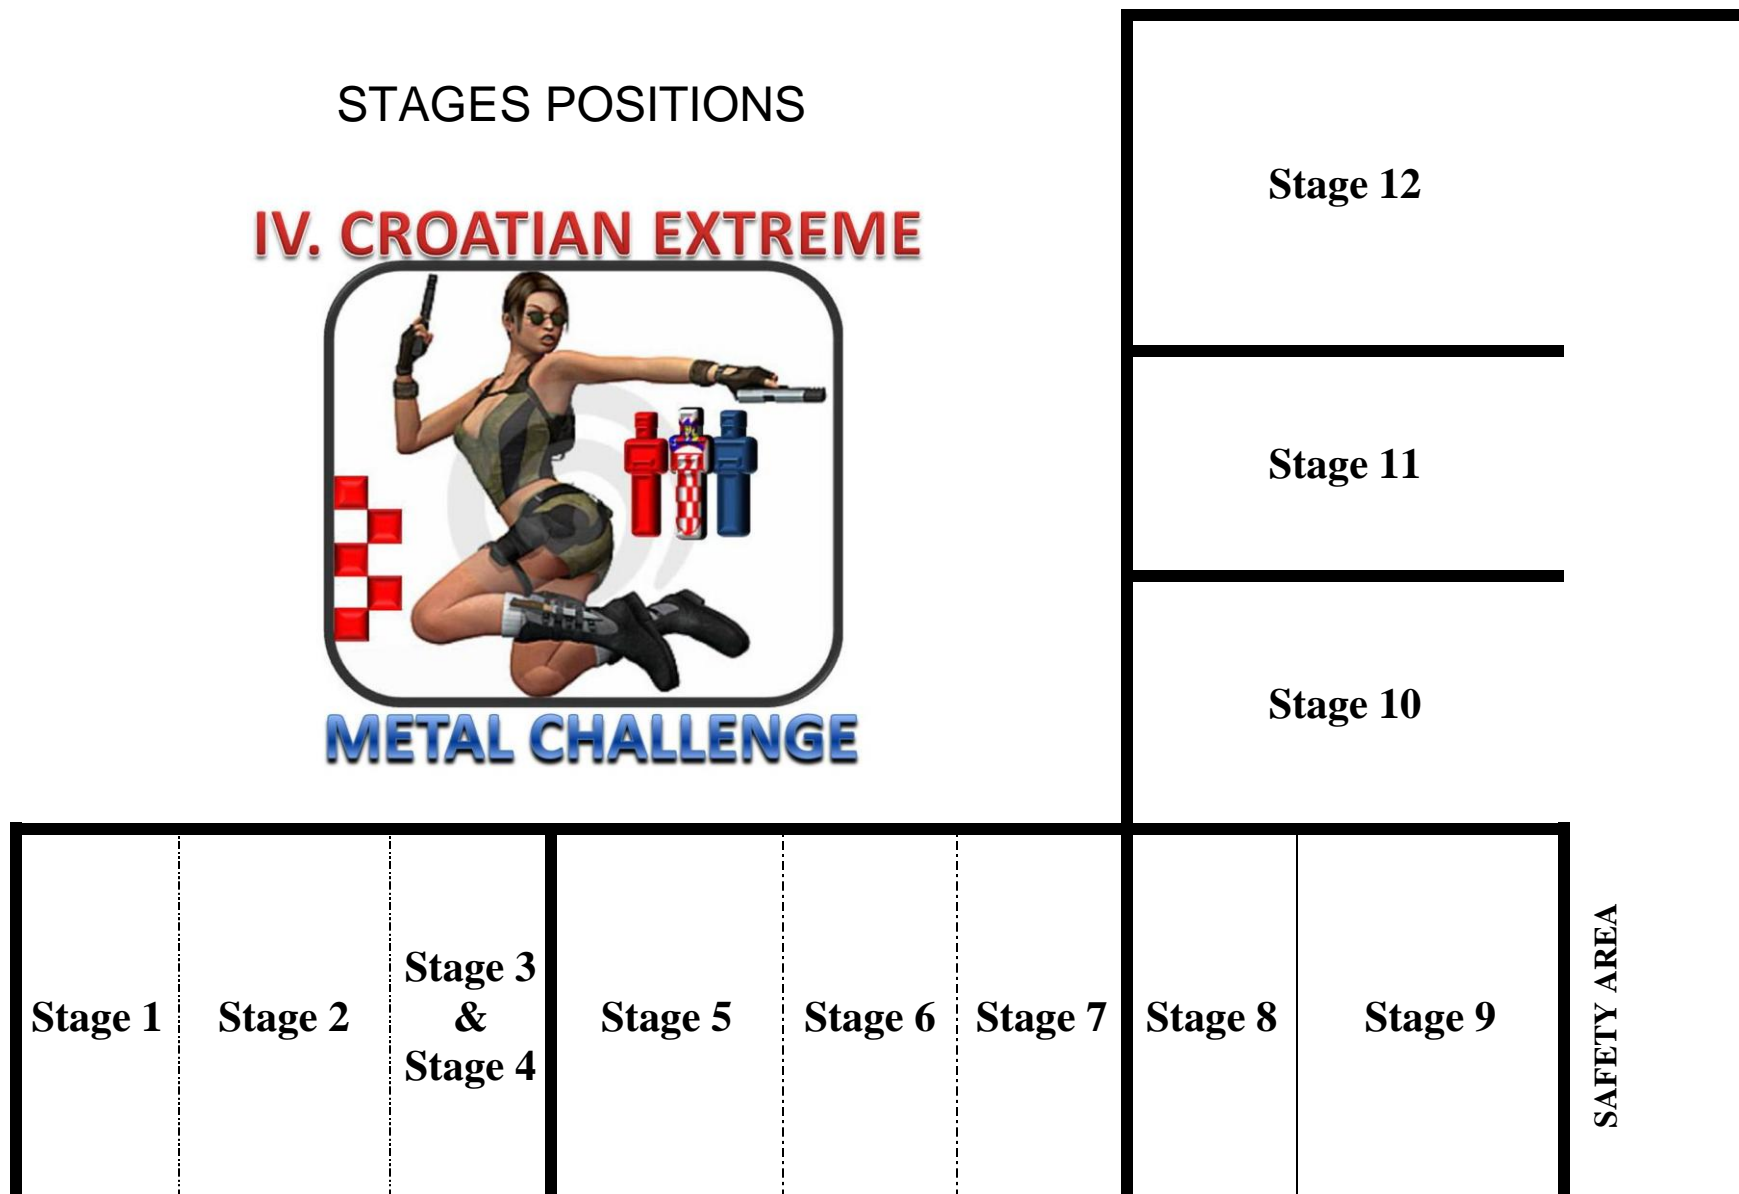

Stage number	Course type	Scoring	PLATES	Pepper popper	Penalty	Rounds	Points
1.	short	comstock	0	12	0	12	60
2.	medium	comstock	2	12	0	16	80
3.	medium	comstock	3	0	0	18	90
4.	medium	comstock		0	0	18	90
5.	medium	comstock	0	14	0	14	70
6.	medium	comstock	0	9	1	18	90
7.	medium	comstock	0	9	0	18	90
8.	medium	comstock	0	16	0	16	80
9.	medium	comstock	0	15	0	15	75
10.	medium	comstock	2	15	0	17	85
11.	long	comstock	0	13	0	26	130
12.	long	comstock	10	20	0	30	150
			17	135	1	218	1090

METAL CHALLENGE

SAFETY AREA

ULAZ U
STRELIŠTE

SAFETY AREA