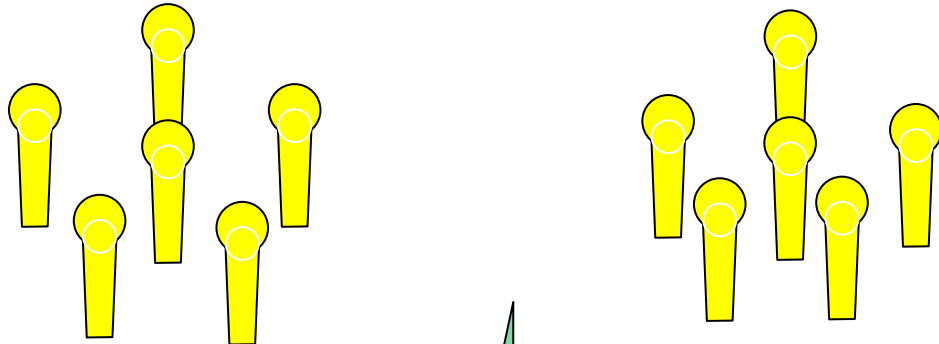

IV. CROATIAN EXTREME METAL CHALLENGE

STAGE 1 – box 1 - left
GARDEN WINDOWS
Stage designer: MRKI

Type of scoring: Comstock
Type of course: Short
Targets: 12 poppers

Possible points: 60
Minimum rounds: 12
Time starts: Audible signal
Time stops: Last shot

Note: Safety angle is 180°

IV. CROATIAN EXTREME METAL CHALLENGE

STAGE 2 – box 1 - middle
THE CROSS
Stage designer: MRKI

Type of scoring: Comstock
Type of course: Medium
Targets: 2 classic IPSC metal targets
12 poppers