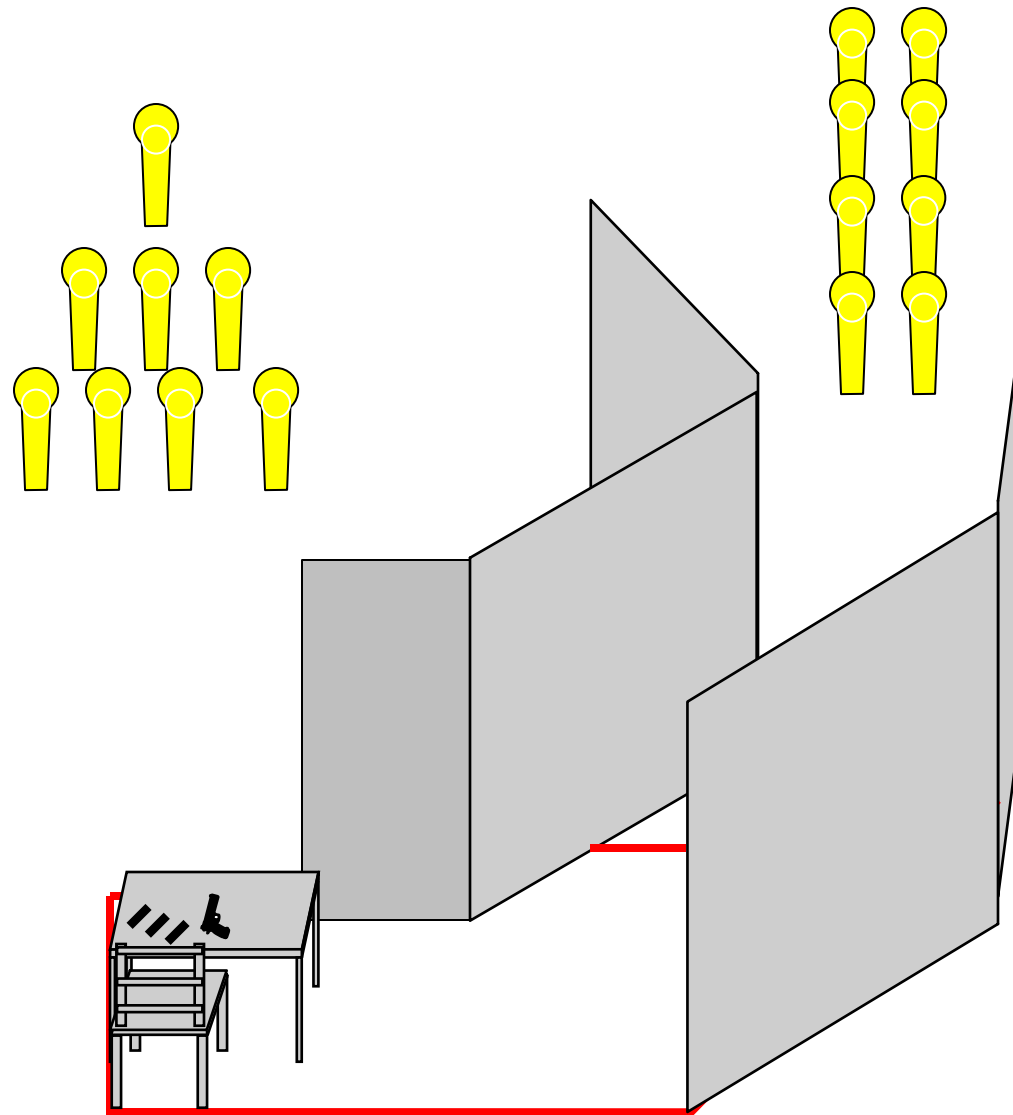

Penalties: Current addition of IPSC rulebook

Start positions:

String 1 - Standing relax on A, facing downrange

String 2 – Knelling on both knees in box A facing downrange

Gun condition:

String 1 - gun in holster, loaded

String 2 – gun on the X mark, loaded, chamber empty

Procedure: Shoot all targets as they become visible from the designated area.

Note: Safety angle is 180°

IV. CROATIAN EXTREME METAL CHALLENGE

STAGE 8 – box 3 left
PASSAGE TO
Stage designer: DUDO